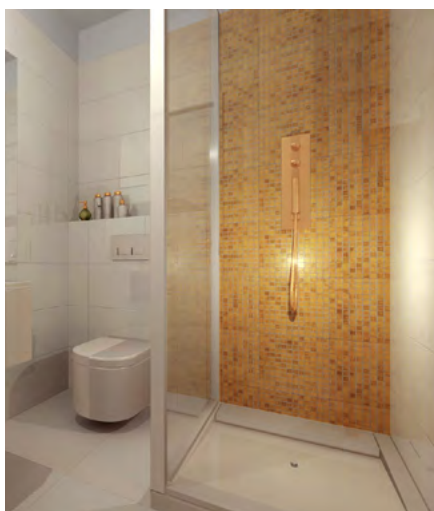

STANDARDS ARMANI / ROCA

Štěpanská 1742/27, Prague 1

ARMANI button dual 3/6 l

ARMANI shower head