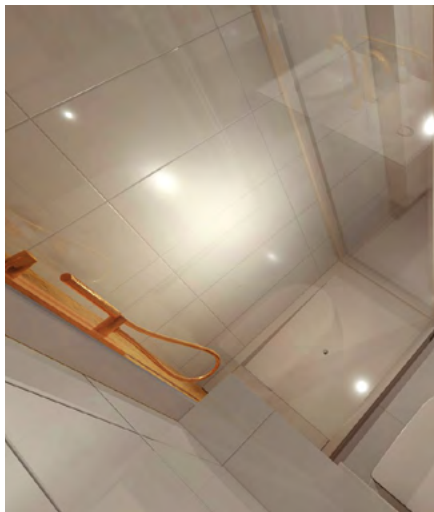

ARMANI sink 65x55cm

STANDARDS ARMANI / ROCA

Štěpanská 1742/27, Prague 1

Tiling Fineza cream 30x60cm